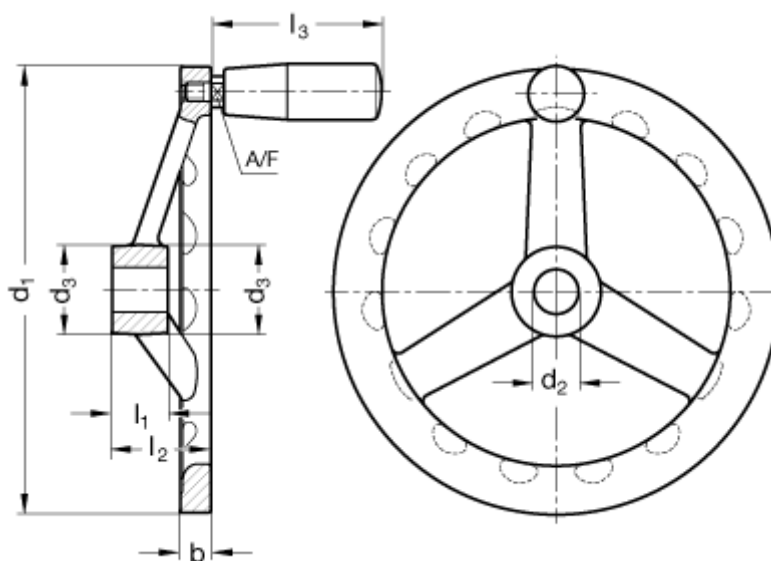

Article number: 201057306
Description: E+G Handwheel
GN 949-140-B14-D

Measures

A/F	= 11	l3	= 71
b	= 10	Number of spokes	= 3
d1	= 140		
d2	= 14		
d3	= 28		
Handle diameter	= 23		
l1	= 18		
l2	= 30,5		